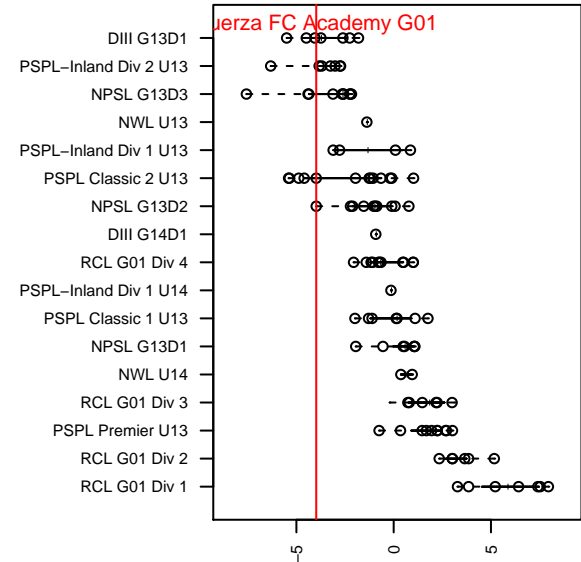

# Fuerza FC Academy G01

Fuerza FC  
 Marysville, WA  
 G01 total strength=445  
 attack=0.45 defense=0.19  
 fall league = PSPL Classic 2 U13  
 spr league = Spr PSPL Copa U13  
 notes= 02/03 mix

alt names used:  
 Fuerza FC Academy G01

Venues played:  
 2014 REDAPT Cup Gold U13  
 2014 PSPL Classic 2 U13  
 2014 Spr PSPL Copa U13  
 2014 WA Cup GU13 Silver/Bronze U13

**Fuerza FC Academy G01**  
 Dots are actual minus expected GF (blue circles) and GA (red triangles).  
 Blue line is smoothed change in attack strength. Red is smoothed change in defense strength.

**attack and defense variance (black dot)  
relative to other teams  
and top 10 in region**

**attack and defense rating  
relative to others at age  
and all opponents in last 13 months**

**Performance relative to 13 month average**